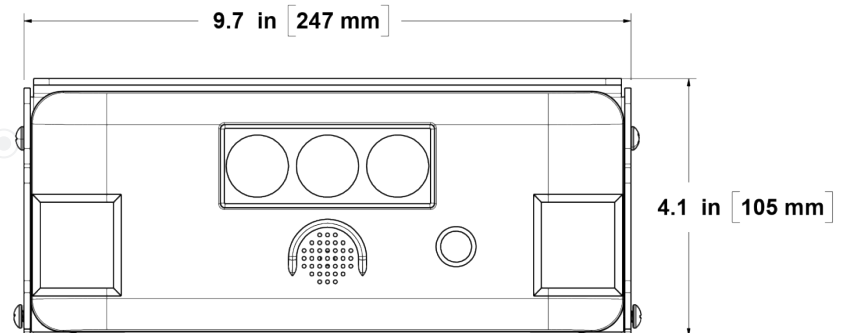

DIMENSIONS

124 Wren Parkway, Jefferson City, MO 65109 USA
(800) 881-2249 • www.WrenSolutions.com

Wren,® the Wren logo, and Hyperion® are trademarks of Wren. The trademarks that are followed by ® are registered trademarks in the U.S. All other trademarks and/or registered trademarks mentioned herein are properties of their respective owners and are for reference purposes only. The use of such third party trademarks does not indicate any affiliation with or sponsorship of or by Wren Solutions. Copyright © 2021 Wren Solutions. All rights reserved.