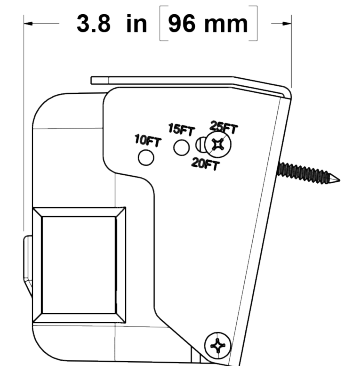

PRODUCT INFORMATION SHEET

PERIMETER DETECTION UNIT

MOTION DETECTORS

- Detection Method: PIR and Microwave
- Detection Angle: 90° each for 180° Total
- Detection Range: 10-40 feet

STROBE

- Color: Blue
- LEDs: 9-Watt
- Strobe Pattern: Random/Variable

PIEZO SIREN

- Sound Output: 104 Db

CONNECTION

- RJ45: Hyperion Device Port Only (No Ethernet)

ELECTRICAL

- Power: 24 VCD (Max. 1 Amp)

www.wrensolutions.com

ENVIRONMENTAL

- Operating Temperature: -4°F - 149°F (-20°C to 65°C)

CONSTRUCTION

- Housing: ABS
- Shroud Mount: Aluminum