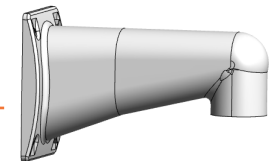

MSE-CARMKIT