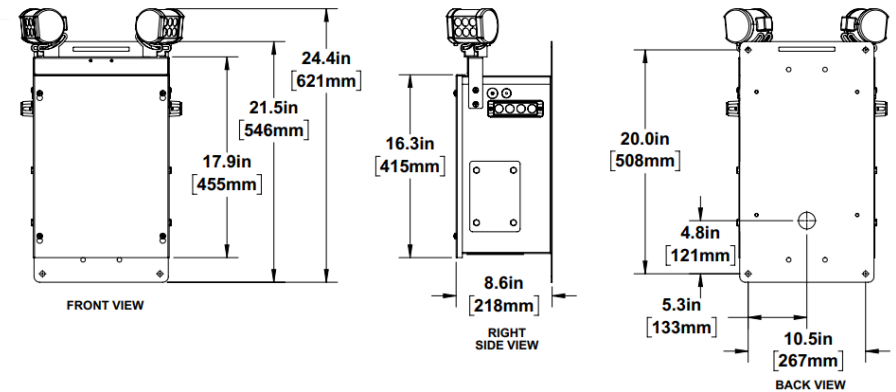

PRODUCT INFORMATION SHEET

MODULAR SECURITY ENCLOSURE

BUILD YOUR SOLUTION

The modular design of the MSE allows you to customize the features to most effectively impact the specific needs of your environment.

Select from the optional accessories below to optimize your deterrent strategy.

ACCESSORIES

MSE-PIRKIT-W	PIR Kit, 120° Detection Field
HYP-SPK15-W	Speaker Kit, Horn-Style, 15W, 8ohm
MSE-PLMNTKIT-W	Pole Mount Bracket Kit (Poles 6-10" in Diameter), Stainless Steel Band Clamps
MSE-CARMKIT	Single Camera Mount
MSE-PTZ-ADPTR	PTZ Adapter Kit, 1.5" NPT Male Threads

www.wrensolutions.com

DIMENSIONS

MSE Shown with Various Accessories installed