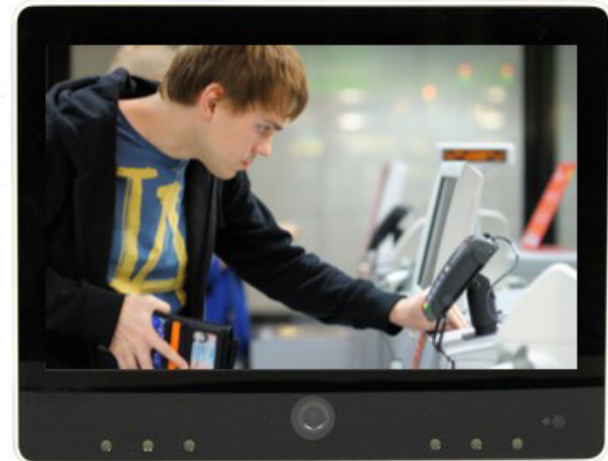

PUBLIC VIEW MONITOR

10" IP

SPECIAL FEATURES

- VMS-based Video Recording Via Network
- Text Overlay "Recording In Progress" or "Welcome" Messages
- Flashing or Continuous Blue LED, Front Panel White LEDs (On, Off, Flashing, Motion Activated)
- Video Motion Detection, Audio Alert and/or Front Panel White LEDs After Motion Detection
- Comes with Remote Control
- Firmware Upgrade via SD Card
- Customer Logo and Audio Clips Loadable via SD Card
- Camera Defeat Alarm
- Face Detection Boxes (Neon Green, Front and Side Detection)
- Auto-on

www.wrensolutions.com