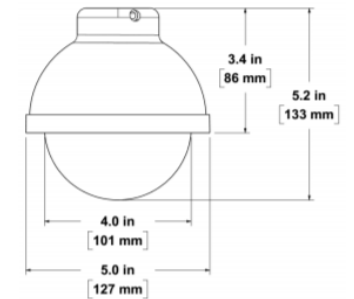

MGP4

124 Wren Parkway, Jefferson City, MO 65109 USA
(800) 881-2249 • www.WrenSolutions.com

Wren,® the Wren logo, and Hyperion® are trademarks of Wren. The trademarks that are followed by ® are registered trademarks in the U.S. All other trademarks and/or registered trademarks mentioned herein are properties of their respective owners and are for reference purposes only. The use of such third party trademarks does not indicate any affiliation with or sponsorship of or by Wren Solutions. Copyright © 2021 Wren Solutions. All rights reserved.