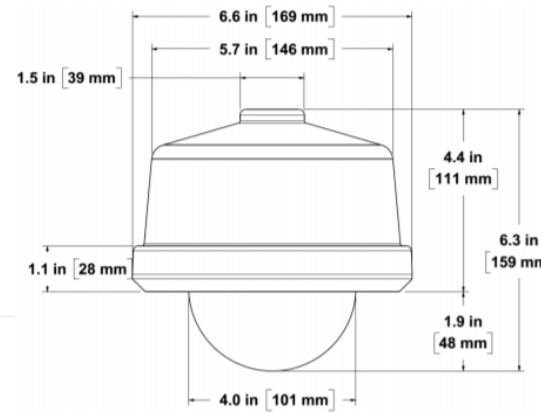

PRODUCT INFORMATION SHEET

MINIGLOBE SERIES

ACCESSORIES

- CTS4 Ceiling Tile Support Plate
- PMB2 Pole Mount Adapter

MODELS

- MGR4 - RECESSED MOUNT
- MGPE4 - PENDANT MOUNT
- MGW4 - WALL REGISTER MOUNT
- MGP4 - PENDANT MOUNT (small format)

www.wrensolutions.com

MGR4

MGW4

MGPE4

124 Wren Parkway, Jefferson City, MO 65109 USA
(800) 881-2249 • www.WrenSolutions.com

Wren,® the Wren logo, and Hyperion® are trademarks of Wren. The trademarks that are followed by ® are registered trademarks in the U.S. All other trademarks and/or registered trademarks mentioned herein are properties of their respective owners and are for reference purposes only. The use of such third party trademarks does not indicate any affiliation with or sponsorship of or by Wren Solutions. Copyright © 2021 Wren Solutions. All rights reserved.