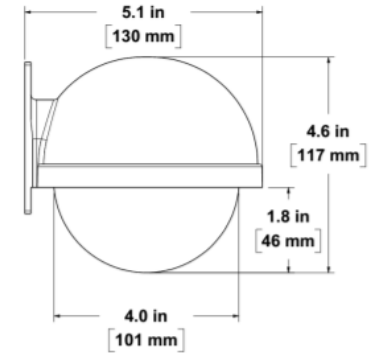

PRODUCT INFORMATION SHEET

MINIGLOBE SERIES

ACCESSORIES

- CTS4 Ceiling Tile Support Plate
- PMB2 Pole Mount Adapter

MODELS

- MGR4 - RECESSED MOUNT
- MGPE4 - PENDANT MOUNT
- MGW4 - WALL REGISTER MOUNT
- MGP4 - PENDANT MOUNT (small format)

www.wrensolutions.com

MGR4

MGW4

MGPE4

124 Wren Parkway, Jefferson City, MO 65109 USA
(800) 881-2249 • www.WrenSolutions.com

Wren,® the Wren logo, and Hyperion® are trademarks of Wren. The trademarks that are followed by ® are registered trademarks in the U.S. All other trademarks and/or registered trademarks mentioned herein are properties of their respective owners and are for reference purposes only. The use of such third party trademarks does not indicate any affiliation with or sponsorship of or by Wren Solutions. Copyright © 2021 Wren Solutions. All rights reserved.