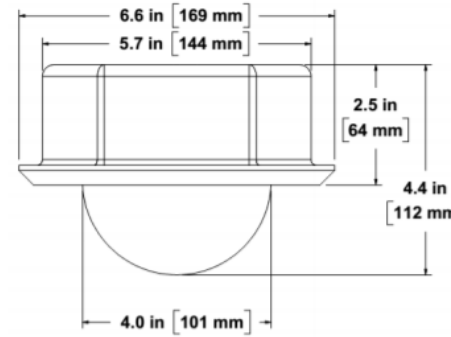

PRODUCT INFORMATION SHEET

MINIGLOBE SERIES

ACCESSORIES

- CTS4 Ceiling Tile Support Plate
- PMB2 Pole Mount Adapter

MODELS

- MGR4 - RECESSED MOUNT
- MGPE4 - PENDANT MOUNT
- MGW4 - WALL REGISTER MOUNT
- MGP4 - PENDANT MOUNT (small format)

www.wrensolutions.com

MGR4

MGW4