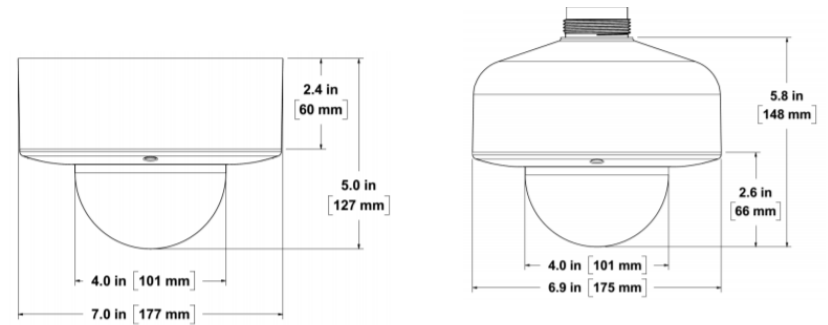

## DIMENSIONS

[www.wrensolutions.com](http://www.wrensolutions.com)

DISPLAY	MGHEP / MGHEs
<b>CONSTRUCTION</b>	
Housing	Stainless Steel (316L)
Finish	Architectural Brushed
Dome	High-performance, Optical Nylon
<b>ELECTRICAL</b>	
Input Voltage	24 VAC
Power	1.8A (heater on)
<b>ENVIRONMENT</b>	Indoor or Outdoor
Operating Range	-30°C - 50°C (-22°F - 122°F)
Heater	25W @ 24VAC
Blower	4.7CFM at 2.4W