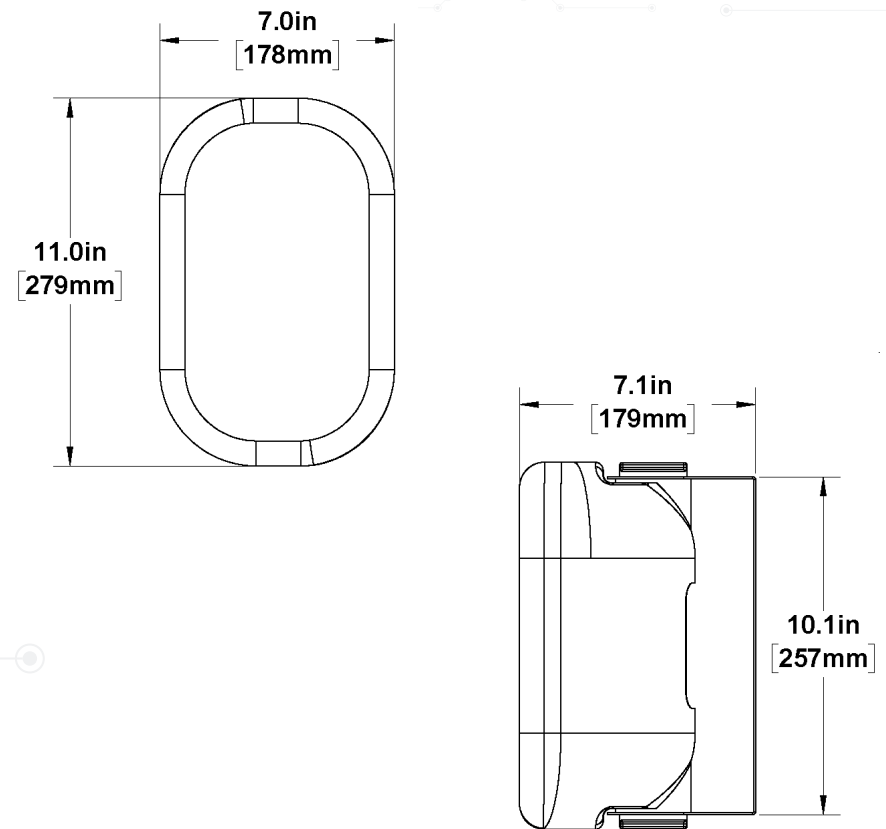

- Housing: ABS
- Grille: Aluminum
- Finish: Black (Model: HYP-WMSP20-B)
White (Model: HYP-WMSP20-W)
- Mount: Bracket Included
- Weight: 4.9 lbs

GENERAL

- Output: 40W (RMS)
- Impedance: 8 Ω
- Sound Pressure Level: 100 dB (Max.)
- Frequency Response: 90 Hz -20 kHz

ENVIRONMENTAL

- Environment: Indoor/Outdoor (Rated IP66)
- Operating Temperatures: -4°F to 131°F (-20°C to 55°C)

www.wrensolutions.com

DIMENSIONS

124 Wren Parkway, Jefferson City, MO 65109 USA
(800) 881-2249 • www.WrenSolutions.com