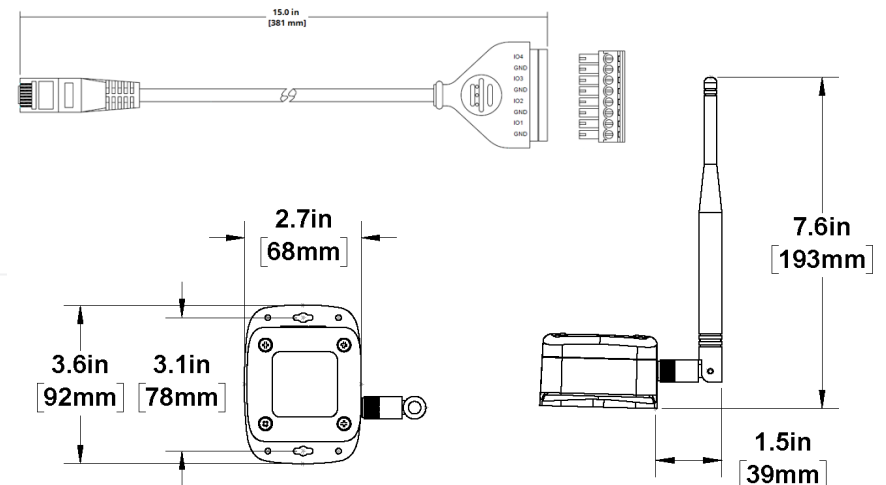

PRODUCT INFORMATION SHEET

DIGITAL I/O PORT EXPANDER

CONSTRUCTION

- Housing: Polycarbonate
- Finish: Light Gray
- Weight: 0.50 lbs

HYPERION RADIO

- Frequency: 902-928 MHz
- Modulation: Frequency Shift Keying (FSK)
- Sensitivity: -120 dBm

DEVICE OPTIONS

- Model: HYP-DI4R-B - Inputs x4 (Dry Contact Only)
- Model: HYP-DO4R-B - Outputs x4 (Dry Contact Only)

ELECTRICAL

- Operating Voltage: DC 24V
- Power: 1.0A Max. (@ DC 24V)

www.wrensolutions.com

ENVIRONMENTAL

- Environment: Indoor
- Operating Temperatures: -20°F to 130°F (-30°C to 55°C)

CERTIFICATIONS

- FCC Part 15
- IC Class A/B ICES-003

DIMENSIONS

124 Wren Parkway, Jefferson City, MO 65109 USA
(800) 881-2249 • www.WrenSolutions.com

Wren,® the Wren logo, and Hyperion® are trademarks of Wren. The trademarks that are followed by ® are registered trademarks in the U.S. All other trademarks and/or registered trademarks mentioned herein are properties of their respective owners and are for reference purposes only. The use of such third party trademarks does not indicate any affiliation with or sponsorship of or by Wren Solutions. Copyright © 2021 Wren Solutions. All rights reserved.