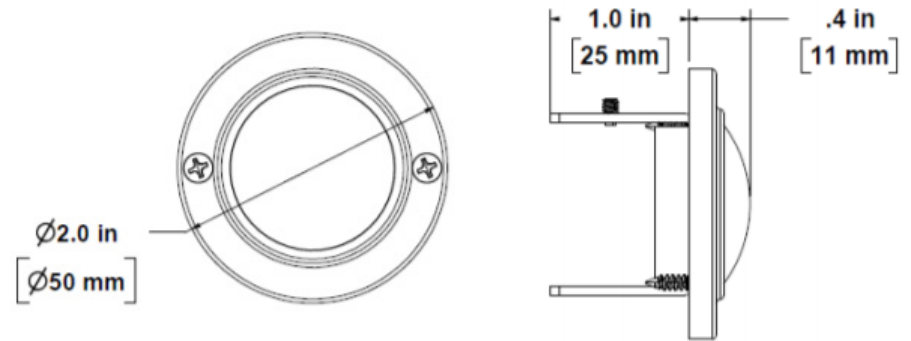

PRODUCT INFORMATION SHEET

FM1 SERIES

FM1 SERIES

FEATURES

- Designed for Flush-Mount Installations in Doors, Walls and Ceilings
- Ideal for Semi-Covert Deployments
- Small, 2-inch Diameter Unit with Clean Lines Meets Aesthetic Needs
- Easy Installation and Deployment
- Vandal Resistant, Aluminum Housing Protects the Camera

www.wrensolutions.com

PRODUCT INFORMATION SHEET

www.wrensolutions.com

Model	FM1-C
Environment	Indoor use only
CONSTRUCTION	
Trim Ring	Aluminum + powder coat
Dome	Polycarbonate
Mounting Bracket	Steel with powder coat
Weight	< 0.5 lbs

MODELS

- FM1-CWAFX8D Flush Mount Dome, White
- FM1-CBAFX8D Flush Mount Dome, Black
- FM1-CCAFX8D Flush Mount Dome, Brushed Aluminum

DIMENSIONS

124 Wren Parkway, Jefferson City, MO 65109 USA
 (800) 881-2249 • www.WrenSolutions.com