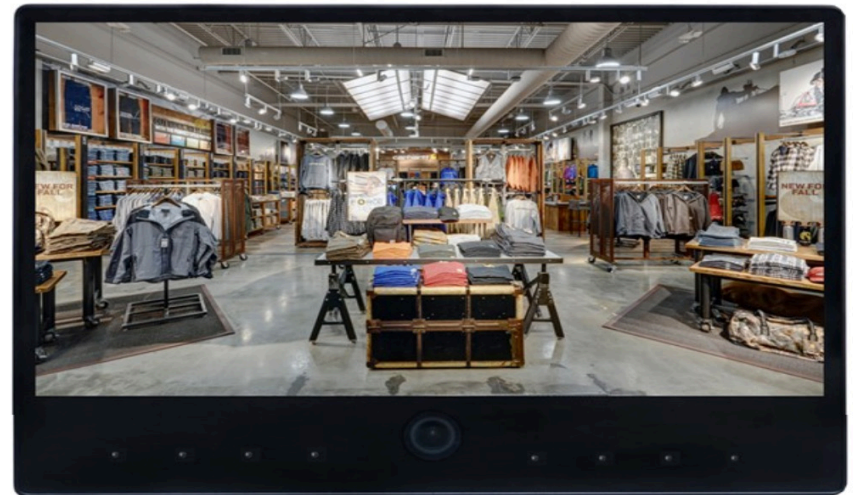

PUBLIC VIEW MONITOR LARGE FORMAT

FEATURES

- 5MP WDR Camera with Varifocal Lens for Superior Image Quality
- Remote Zoom and Focus Capabilities for Simple Setup
- Power-over-Ethernet (PoE) Capable for Easy Installation
- Attention Grabbing Features Deliver High-Deterrent Value
- UL Listed

SPECIAL FEATURES

- Remote Varifocal Setting and Auto-Focus
- Face Blocking
- Video Motion Detection
- White LEDs (On, Off, Flashing, Motion On, Motion Flash)

www.wrensolutions.com